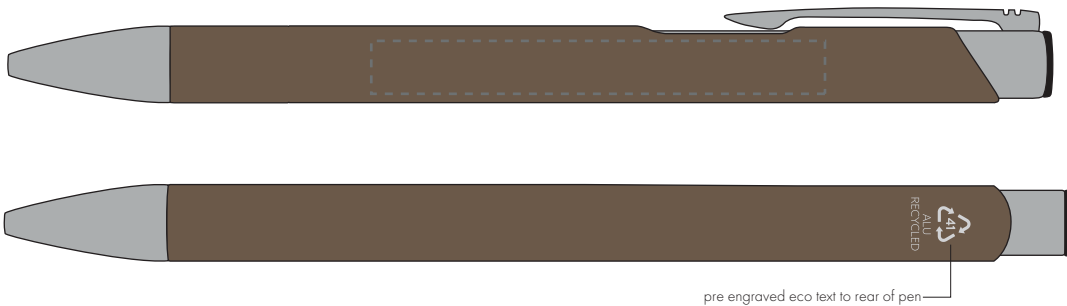

Your Ref:	Quantity:	Product Code: TPC982001
Our Ref:	Version: 1	Product Colour: BROWN

PRINTING CONCERNS:

We stock this item in the following colours

**PANTONE REFERENCE(S)**
 Full colour printing

ARTWORK SCALE 100%

ARTWORK SCALE 100%
Digital Print Area:
60mm x 7mm

Product Image for visualisation
- colours may vary

The dashed line is to demonstrate print area and will not appear on your printed item

PLEASE NOTE:

- All colours including print and product are for visual purposes only and should not be regarded as the actual colour of the product and print.
- Some products may vary from batch to batch and may differ from previous orders.
- The colour and texture of a product can also have an effect on the final print colour.
- By approving this order we accept that you understand these terms.